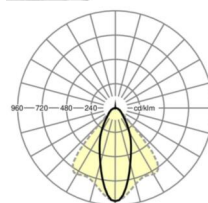

CHARACTERISTICS

Order number	19420004100
EAN number	4020863398027
Commodity code	94051190
Certification mark	IP 20, Protection class I, ENEC10 VDE, F, HACCP DIN10500/Food/IFS-application-related suitability/BRC, Indoor, CE
Impact resistance (IK rating)	IK03 (-20°C bis 35°C)
Ambient temperatur	ta -20°C to 35°C
Warranty period	5 years
State funding programs	BEG - Federal funding for efficient buildings (valid only for Germany)

ELECTRICAL ENGINEERING

Controller	Electronic driver (1 pcs.)
System output	53W
Mains voltage	230V/50Hz
Energy efficiency class/light source	E

LIGHTING TECHNOLOGY

Placement	LED, Colour rendering/Light colour CRI ≥ 80 / 3000K
Colour tolerance (MacAdam)	3SDCM
Photobiological safety (Luminaire)	RG1
Nominal luminous flux	7671lm
LED service life	50000h L80/B10 (Tq 35°C)
Luminaire luminous efficiency	144lm/W
Beam angle	40° (C0) / 85° (C90)
UGR lat./long.	19.5 / 21.3

MECHANICS

Housing colour	traffic white RAL 9016
Dimensions (LxWxDxH)	1531mm x 55mm x 37mm
Weight (net)	1.9kg
Type of installation	Mounting rail system installation, Light structure

Dimensions

L	1531 mm	Length
B	55 mm	Width
H	37 mm	Height

DEEP-LINK

<https://www.regiolux.de/en/article/19420004100>

Reference	LED 8000lm 830
ηLB	100 %
Φ ↓↑	99 % / 1 %
UGR lat./long.	19.5 / 21.3